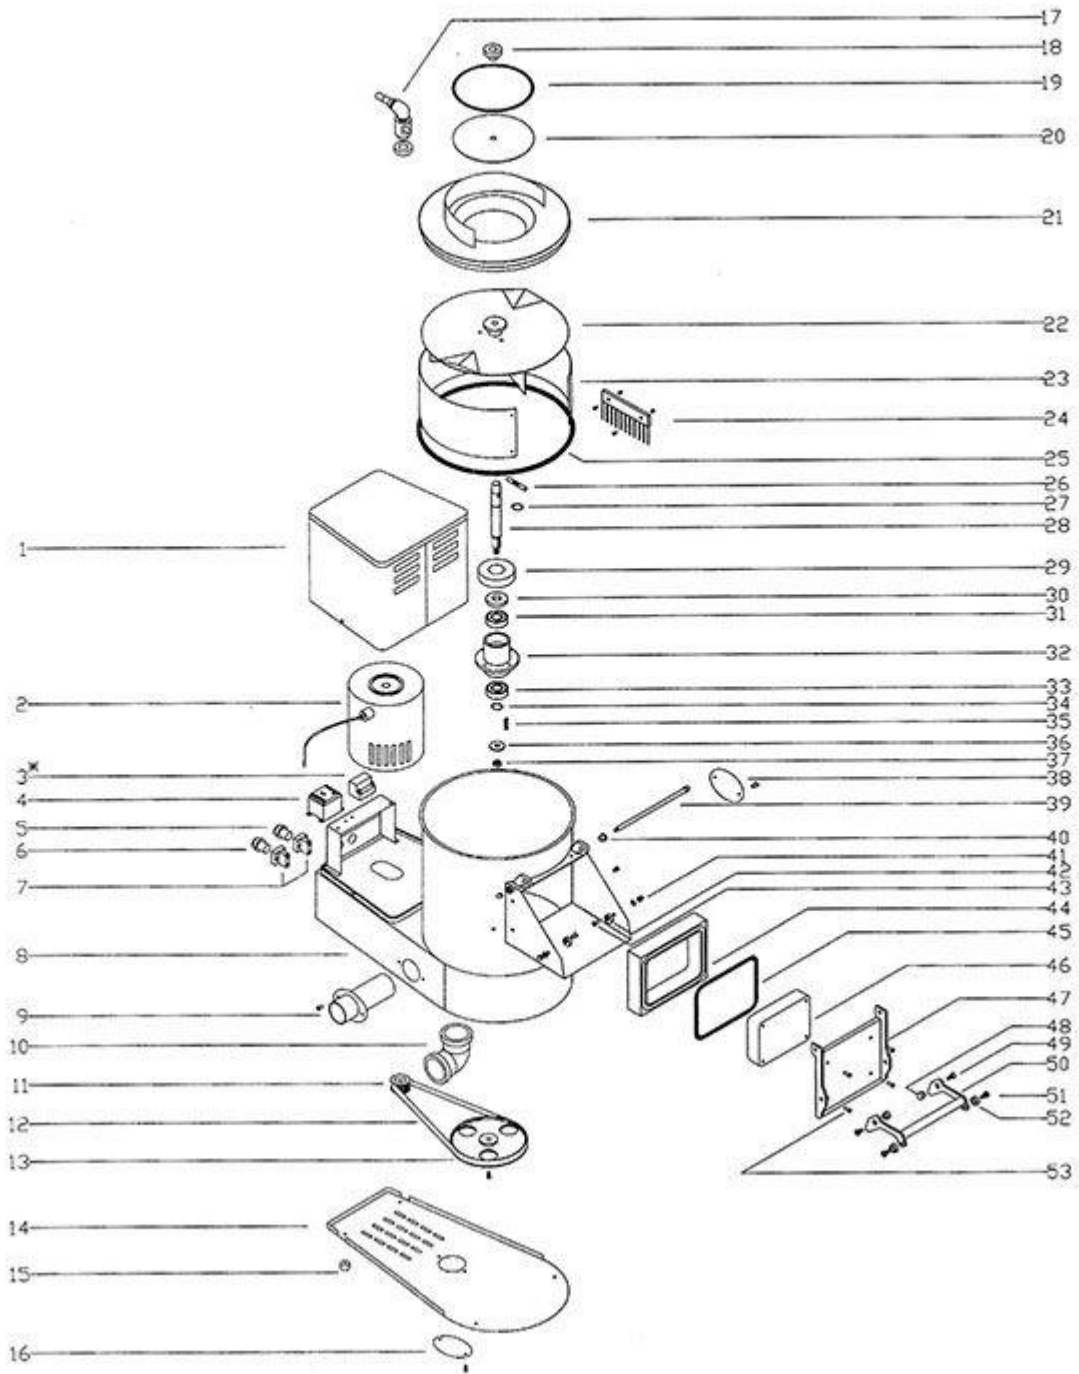

B14 PARTS LIST

Bold B14 Parts List

No	Part	No		Description
1	Bold B14 - Motor cover	28	Bold B14	Shaft
2	Bold B14 - Motor	29	Bold B14	Cowl
3	Bold B14 - Relay	30	Bold B14	Oil seal
4	Bold B14 - Contactor	31	Bold B14	Bearing
5	Bold B14 - Start button (green)	32	Bold B14	Bearing housing
6	Bold B14 - Stop button (red)	33	Bold B14	Bearing
7	Bold B14 - Contact block	34	Bold B14	Circlip
8	Bold B14 - Main body	35	Bold B14	Key
9	Bold B14 - S/S outlet	36	Bold B14	Washer
10	Bold B14 - Plastic Elbow	37	Bold B14	Nylock nut
11	Bold B14 - Motor Pulley	38	Bold B14	Outlet Blank
12	Bold B14 - Belt	39	Bold B14	Door spindle
13	Bold B14 - Large Pulley	40	Bold B14	Spindle retaining nut
14	Bold B14 - Base Cover	41	Bold B14	Door cam retaining nut
15	Bold B14 - Foot	42	Bold B14	Door cam
16	Bold B14 - Outlet Blank	43	Bold B14	Door cam retaining screw
17	Bold B14 - Water inlet complete (A.B.1)	44	Bold B14	Door frame
18	Bold B14 - Lid Knob	45	Bold B14	Door gasket
19	Bold B14 - Splash Cover Seal	46	Bold B14	Alloy door back
20	Bold B14 - Splash Cover	47	Bold B14	S/S door
21	Bold B14 - Loading Hopper	48	Bold B14	Handle retaining nut
22	Bold B14 - Abrasive Peeling Plate	49	Bold B14	Handle retaining screw
23	Bold B14 - Abrasive Liner	50	Bold B14	S/S door handle
24	Bold B14 - Nylon Brush	51	Bold B14	Roller retaining screw
25	Bold B14 - Top Rubber Seal	52	Bold B14	Nylon door roller
26	Bold B14 - Crosspin	53	Bold B14	Alloy door retaining screw
27	Bold B14 - Circlip			