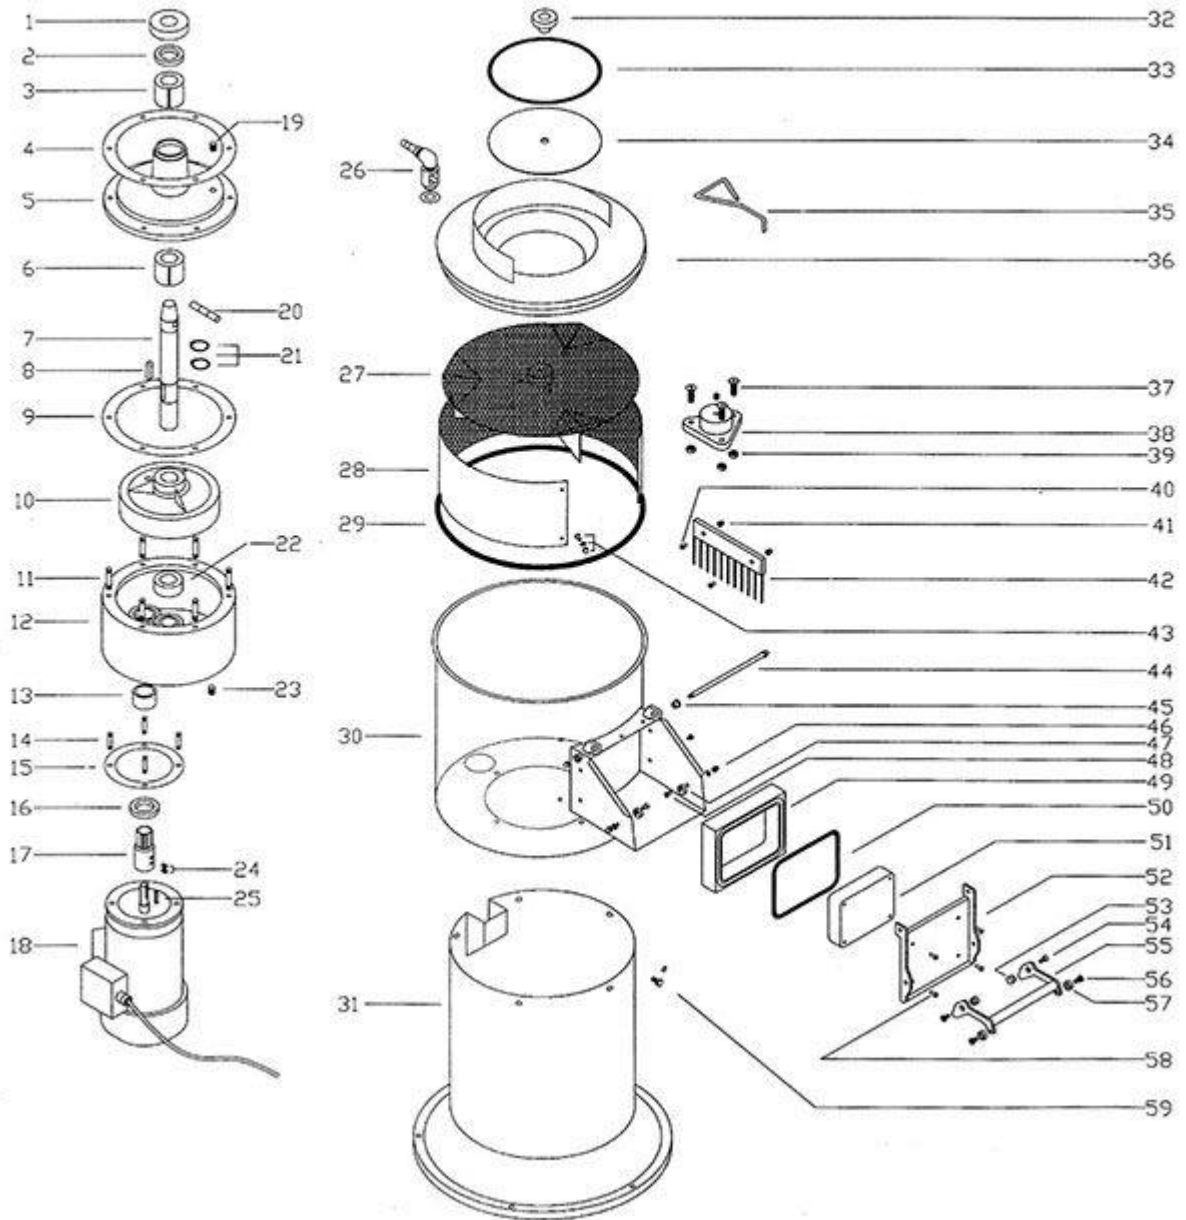

B28 PARTS LIST

Bold B28 Parts List

No.	Description
1	Bold B28 - Cowl
2	Bold B28 - Oil Seal
3	Bold B28 - Top Bearing
4	Bold B28 - Gearbox Gasket
5	Bold B28 - Gearbox (Top)
6	Bold B28 - Bearing (Bottom)
7	Bold B28 - Drive Shaft
8	Bold B28 - Woodruff Key
9	Bold B28 - Gearbox Gasket
10	Bold B28 - Main Gearwheel
11	Bold B28 - Stud x 6
12	Bold B28 - Gearbox (sump)
13	Bold B28 - Bearing (Pinion)
14	Bold B28 - Stud x 4
15	Bold B28 - Motor Gasket
16	Bold B28 - Oil Seal
17	Bold B28 - Pinion
18	Bold B28 - Motor
19	Bold B28 - Oil Filler Screw
20	Bold B28 - Crosspin
21	Bold B28 - Circlips x 2
22	Bold B28 - Bearing
23	Bold B28 - Oil Drain Screw
24	Bold B28 - Pinion Retaining Screw
25	Bold B28 - Woodruff Key
26	Bold B28 - Water Inlet complete
27	Bold B28 - Abrasive Peeling Plate
28	Bold B28 - Abrasive Drum Liner
29	Bold B28 - Top Rubber Seal (drum)
30	Bold B28 - Main Body
31	Bold B28 - Pedestal (Various Heights)
32	Bold B28 - Lid Knob
33	Bold B28 - Splash Cover Seal
34	Bold B28 - Splash Cover
35	Bold B28 - Lifting Hooks
36	Bold B28 - Loading Hopper
37	Bold B28 - Plate Boss Screw
38	Bold B28 - Plate Centre Boss
39	Bold B28 - Plate Boss Nut
40	Bold B28 - Plate Brush Retaining Screw
41	Bold B28 - Plate Brush Retaining Nut
42	Bold B28 - Nylon Brush

43	Bold B28 - Liner Retaining Nut and Bolt
44	Bold B28 - Door Spindle
45	Bold B28 - Spindle Retaining Nut
46	Bold B28 - Door Cam Retaining Nut
47	Bold B28 - Door Cam
48	Bold B28 - Door Cam Retaining Screw
49	Bold B28 - Door Frame
50	Bold B28 - Door Gasket
51	Bold B28 - Alloy Door Back
52	Bold B28 - S/S Door
53	Bold B28 - Handle Retaining Nut
54	Bold B28 - Handle Retaining Screw
55	Bold B28 - S/S Door Handle
56	Bold B28 - Roller Retaining Screw
57	Bold B28 - Nylon Door Roller
58	Bold B28 - Alloy Door Back Retaining Screw
59	Bold B28 - Pedestal Retaining Screw and Washer